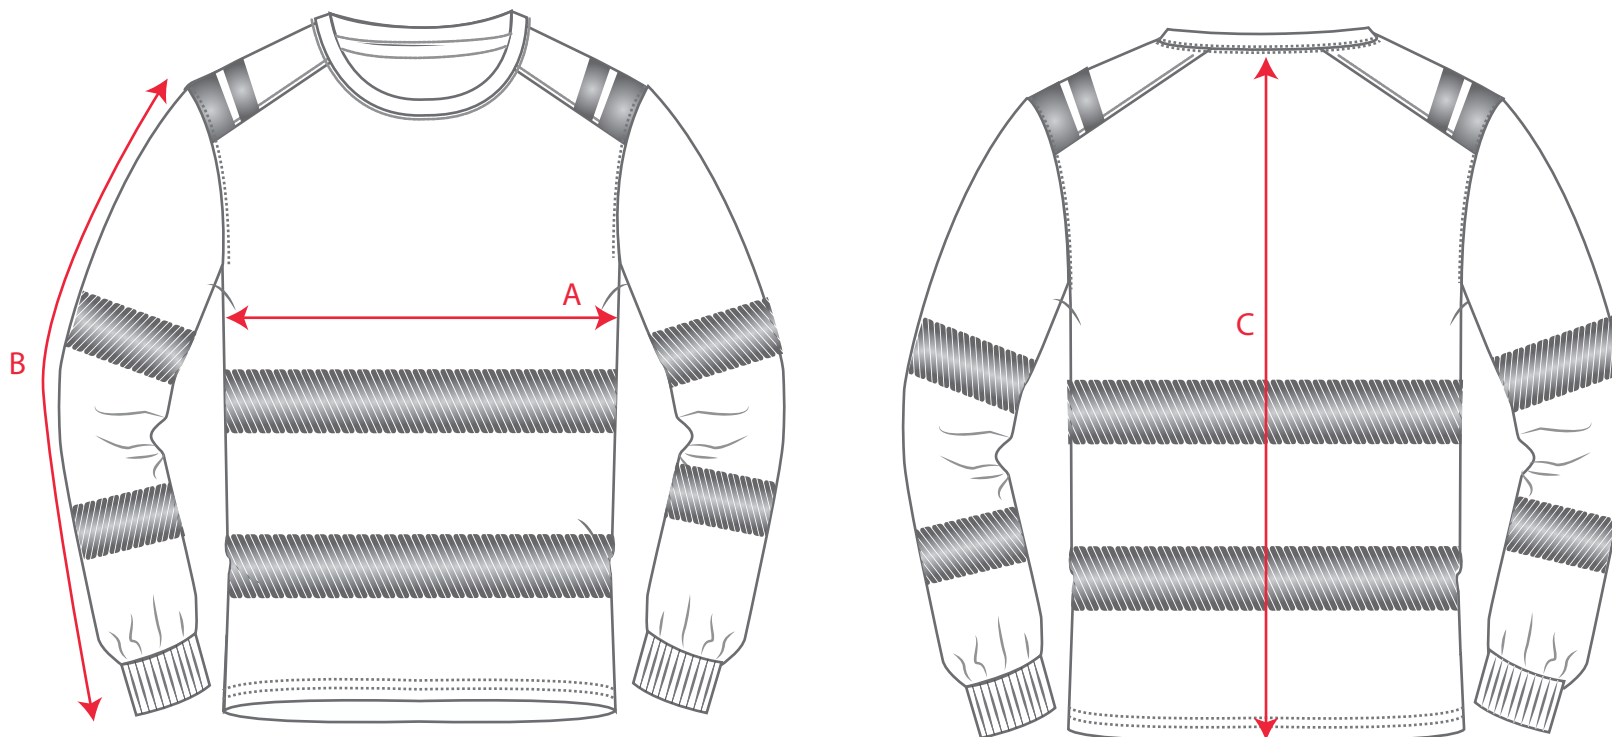

STYLE NO: **FR701**

DESCRIPTION: PW3 MODAFLAME KNIT HI-VIS FR LONG SLEEVE T-SHIRT

Descriptions		XS	S	M	L	XL	XXL	3XL	4XL
Chest Width	A	44.00	50.00	54.00	58.00	64.00	68.00	72.00	76.00
Sleeve Length	B	65.50	67.00	68.00	69.00	70.50	71.50	72.50	73.50
Back Length	C	74.00	75.00	76.00	77.00	79.00	81.00	83.00	85.00